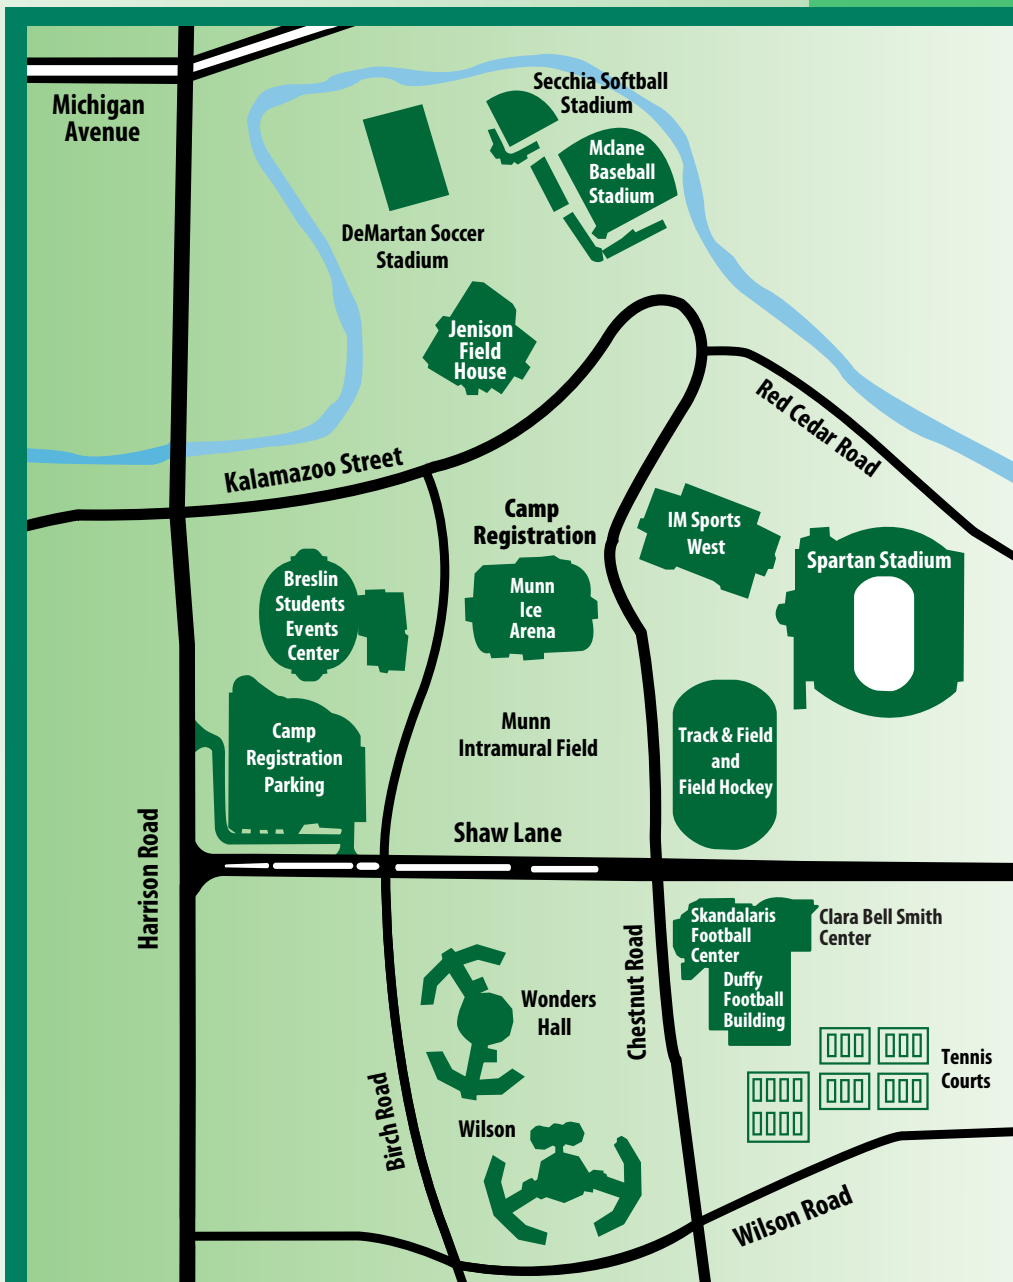

Directions and Facilities

Directions to MSU Campus, Registration at Munn Ice Arena and Athletic Facilities

From the East:

I-96 West to 127 North. Exit at Trowbridge Road. Turn left on Chestnut. Left on Shaw Lane. Right into Breslin Center parking lot. Parking for registration is on the NW corner of Shaw and Birch Roads. Munn Ice Arena is just east of the lot.

From the West:

I-96 East to 496 East. Exit at Trowbridge Road. Turn left on Chestnut. Left on Shaw Lane. Right into Breslin Center parking lot. Parking for registration is on the NW corner of Shaw and Birch Roads. Munn Ice Arena is just east of the lot.

From the North:

127 South. Exit at Trowbridge Road. Turn left on Chestnut. Left on Shaw Lane. Right into Breslin Center parking lot. Parking for registration is on the NW corner of Shaw and Birch Roads. Munn Ice Arena is just east of the lot.

From the South:

127 North to Exit 9 Trowbridge Road. Turn left on Chestnut. Left on Shaw Lane. Right into Breslin Center parking lot. Parking for registration is on the NW corner of Shaw and Birch Roads. Munn Ice Arena is just east of the lot.